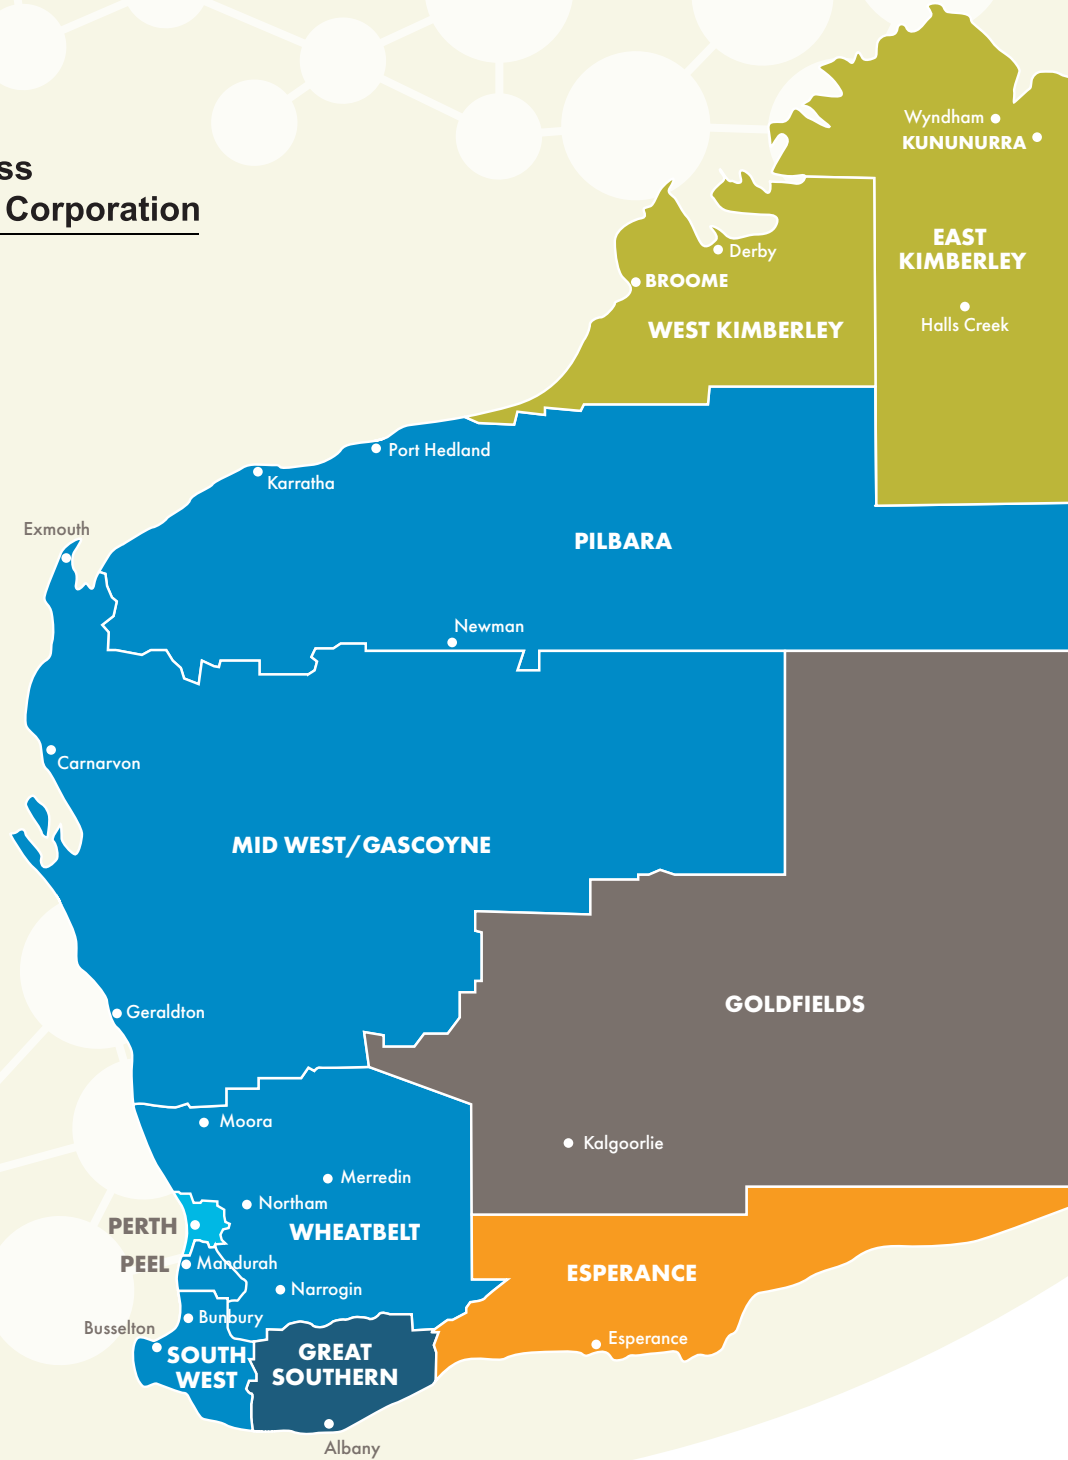

Small Business Development Corporation Regional

Turn to us:

East Kimberley West Kimberley

Business Foundations

- ☎ 1300 958 085
- ✉ admin@businessfoundations.com.au
- 🌐 businessfoundations.com.au

Esperance